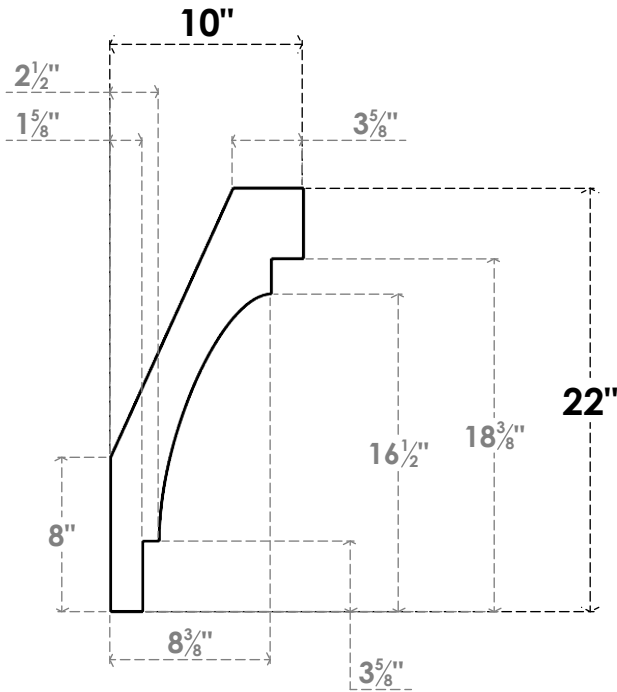

ITEM NUMBER: BRCPC040X10000X22000MRC

4"W X 10"D X 22"H MERCED ARCHITECTURAL GRADE PVC CLOSED KNEE BRACE

SIDE PROFILE

FRONT PROFILE

ISOMETRIC

EKENA MILLWORK
2300 WEST MAIN ST.
CLARKSVILLE, TX 75426
TOLL FREE: 866-607-0453
WWW.EKENAMILLWORK.COM

NOTES

1. INSTALLATION TO BE COMPLETED IN ACCORDANCE WITH MANUFACTURER'S SPECIFICATIONS.
2. DRAWING MAY NOT BE TO SCALE
3. THIS DRAWING IS INTENDED FOR DESIGN AND PLANNING PURPOSES ONLY.
4. ALL INFORMATION CONTAINED HEREIN WAS CURRENT AT THE TIME OF DEVELOPMENT BUT MUST BE REVIEWED AND APPROVED BY THE PRODUCT MANUFACTURER TO BE CONSIDERED ACCURATE.
5. ARCHITECTURAL GRADE PVC PRODUCTS ARE MADE FROM EXPANDED CELLULAR PVC AND COME NATURALLY WHITE BUT MAY BE PAINTED