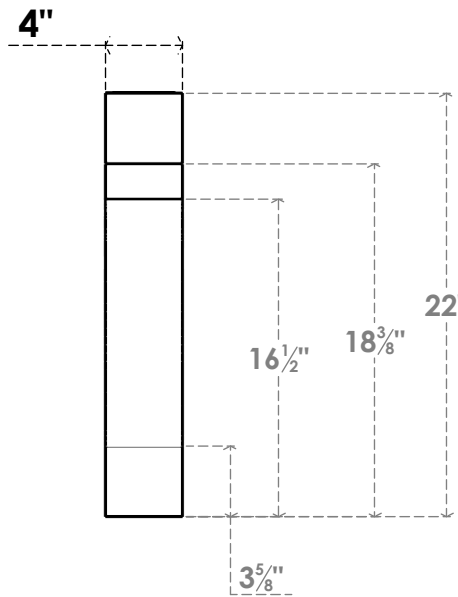

ITEM NUMBER: BRCPC040X10000X22000MRC

4"W X 10"D X 22"H MERCED ARCHITECTURAL GRADE PVC CLOSED KNEE BRACE

SIDE PROFILE

FRONT PROFILE

ISOMETRIC

EKENA MILLWORK
2300 WEST MAIN ST.
CLARKSVILLE, TX 75426
TOLL FREE: 866-607-0453
WWW.EKENAMILLWORK.COM

NOTES

1. INSTALLATION TO BE COMPLETED IN ACCORDANCE WITH MANUFACTURER'S SPECIFICATIONS.
2. DRAWING MAY NOT BE TO SCALE
3. THIS DRAWING IS INTENDED FOR DESIGN AND PLANNING PURPOSES ONLY.
4. ALL INFORMATION CONTAINED HEREIN WAS CURRENT AT THE TIME OF DEVELOPMENT BUT MUST BE REVIEWED AND APPROVED BY THE PRODUCT MANUFACTURER TO BE CONSIDERED ACCURATE.
5. ARCHITECTURAL GRADE PVC PRODUCTS ARE MADE FROM EXPANDED CELLULAR PVC AND COME NATURALLY WHITE BUT MAY BE PAINTED